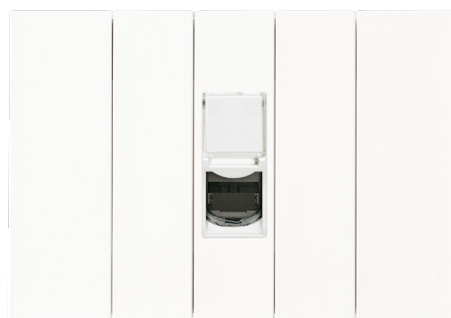

# Datasheet

Living Now

1 Gang Data outlet, Cat6, UTP

CAT. NO. LVNDA1WE, LVNDA1BL

LVNDA1BL

LVNDA1WE

Cat. No.	LVNDA1WE	LVNDA1BL
Colour	Matt White (WE)	Matt Black (BL)
Description	Living Now, 1 Gang Data outlet, Cat 6, UTP	
Category	Cat 6	
Shielding	UTP	
Dimensions (W x H x D)	125 x 86 x 10 mm	
Mounting Centres	84 mm	
Compliance	AS/NZS 3133	

## 1 Gang Data outlet, Cat6, UTP

CAT. NO. LVNDA1WE, LVNDA1BL

Single product	
Cat. No.	Barcode
LVNDA1WE	9321001508137
LVNDA1BL	9321001508120

Inner box (QTY 10)	
Cat. No.	Barcode
LVNDA1WE	9321001508298
LVNDA1BL	9321001508281

- Stylish design.
- Cat 6
- UTP
- Compatible with standard render, stud brackets or wall boxes. For C-clips, only use Cat. No. CC503.